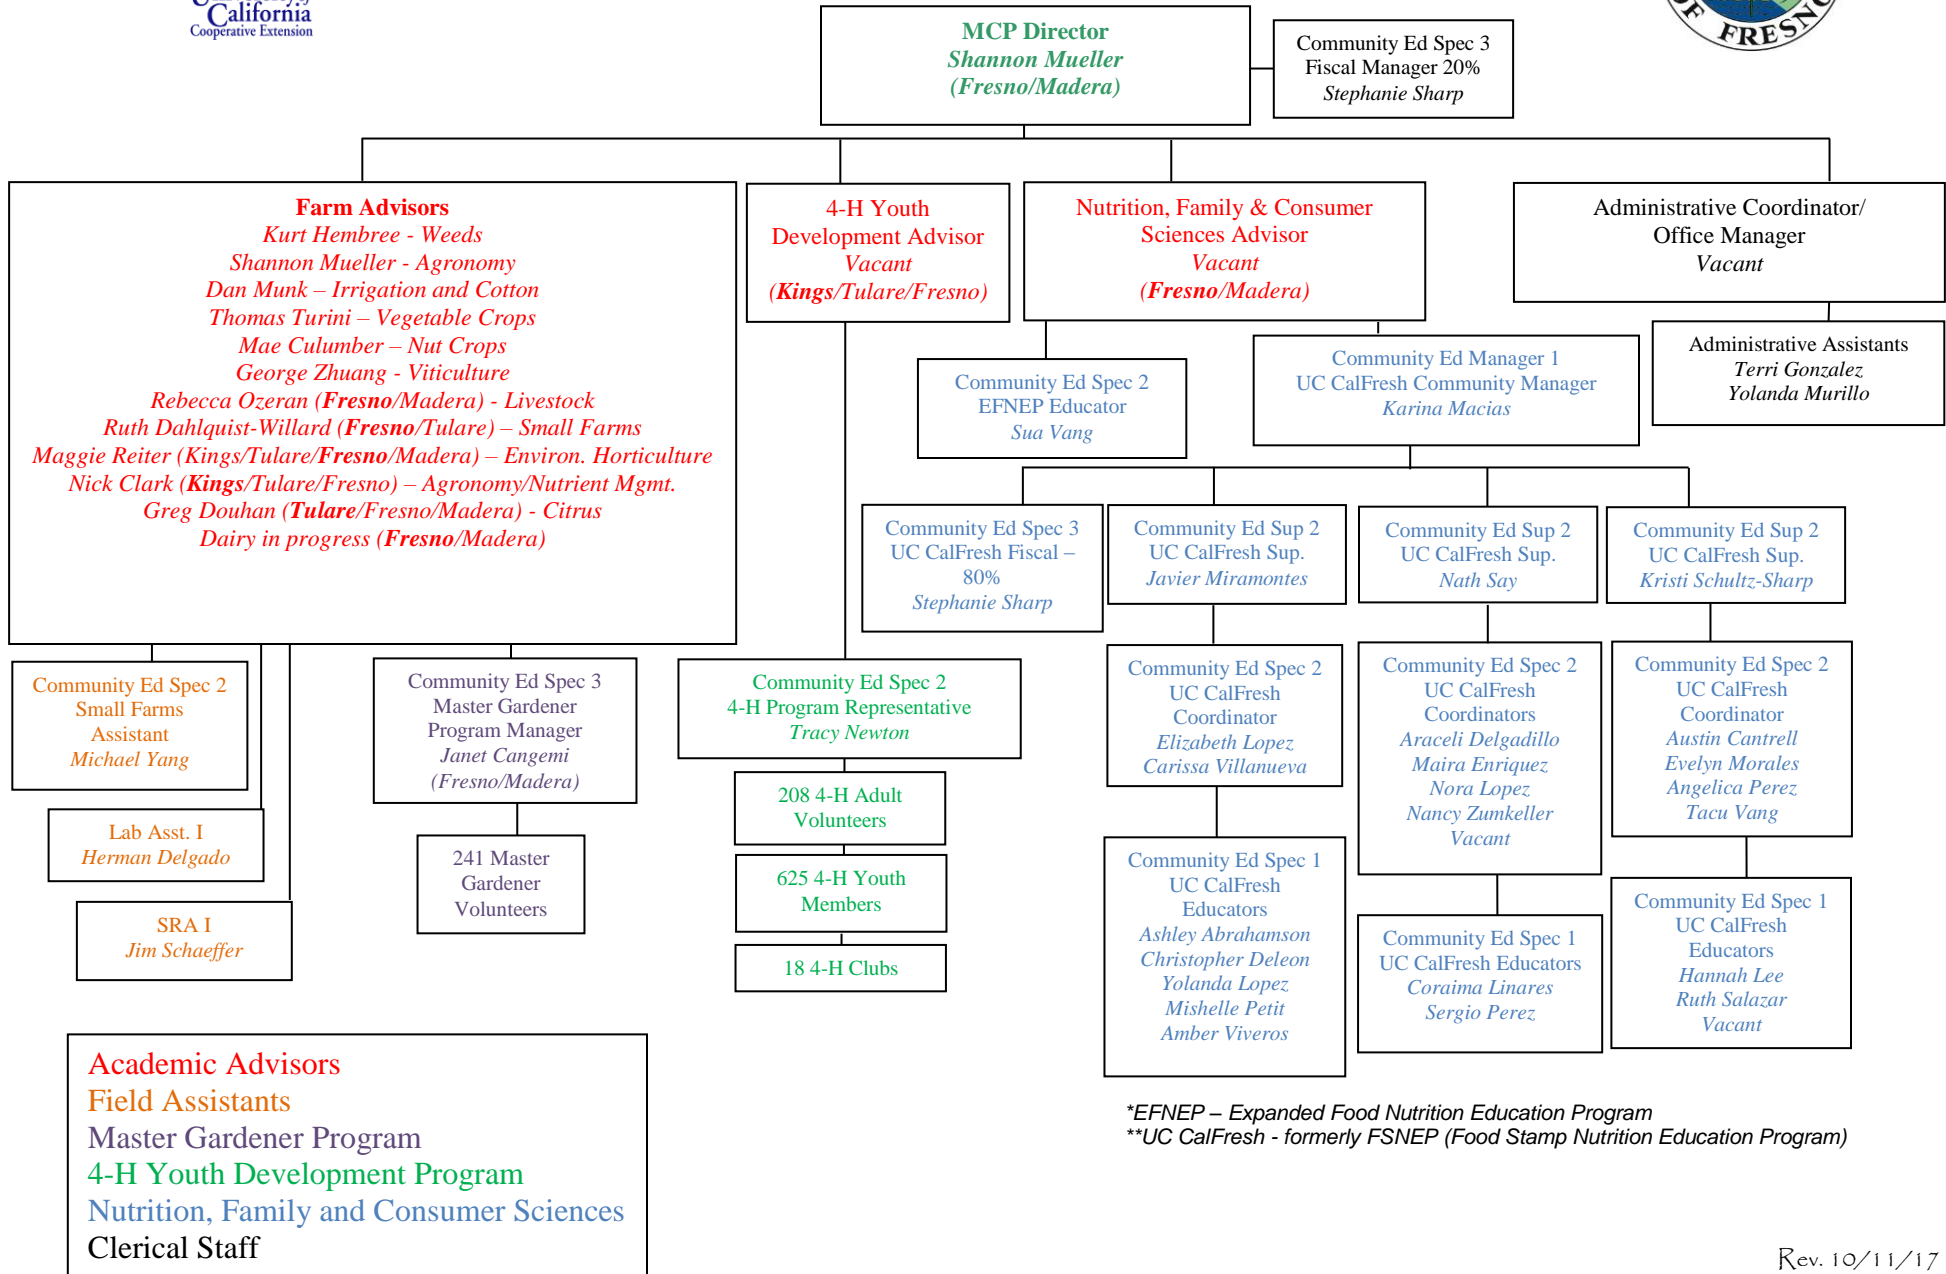

UNIVERSITY OF CALIFORNIA COOPERATIVE EXTENSION
University of California/County of Fresno Cooperating

ORGANIZATIONAL CHART

*EFNEP – Expanded Food Nutrition Education Program
 **UC CalFresh - formerly FSNEP (Food Stamp Nutrition Education Program)