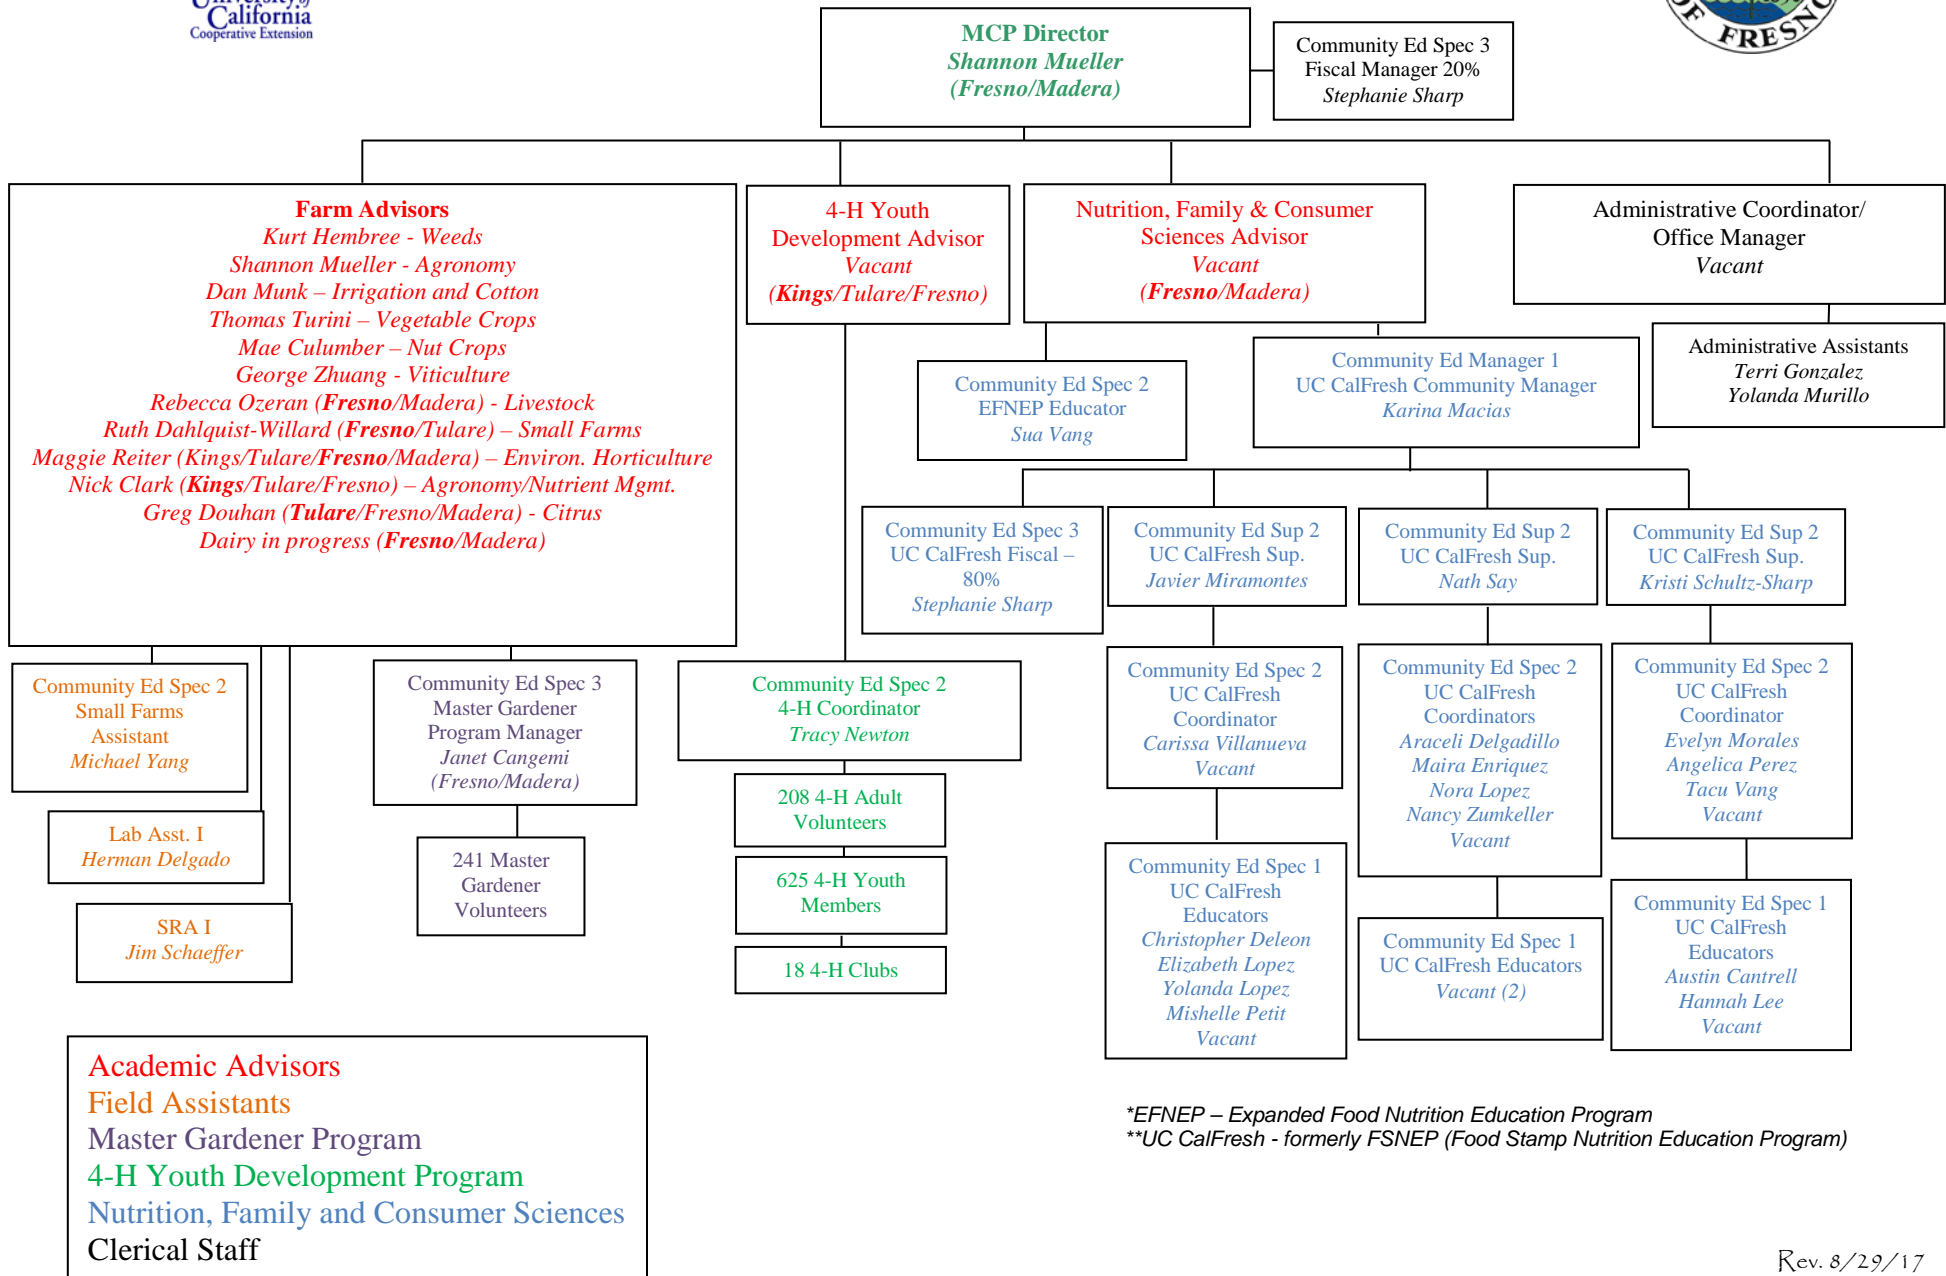

UNIVERSITY OF CALIFORNIA COOPERATIVE EXTENSION
University of California/County of Fresno Cooperating

ORGANIZATIONAL CHART

*EFNEP – Expanded Food Nutrition Education Program
 **UC CalFresh - formerly FSNEP (Food Stamp Nutrition Education Program)