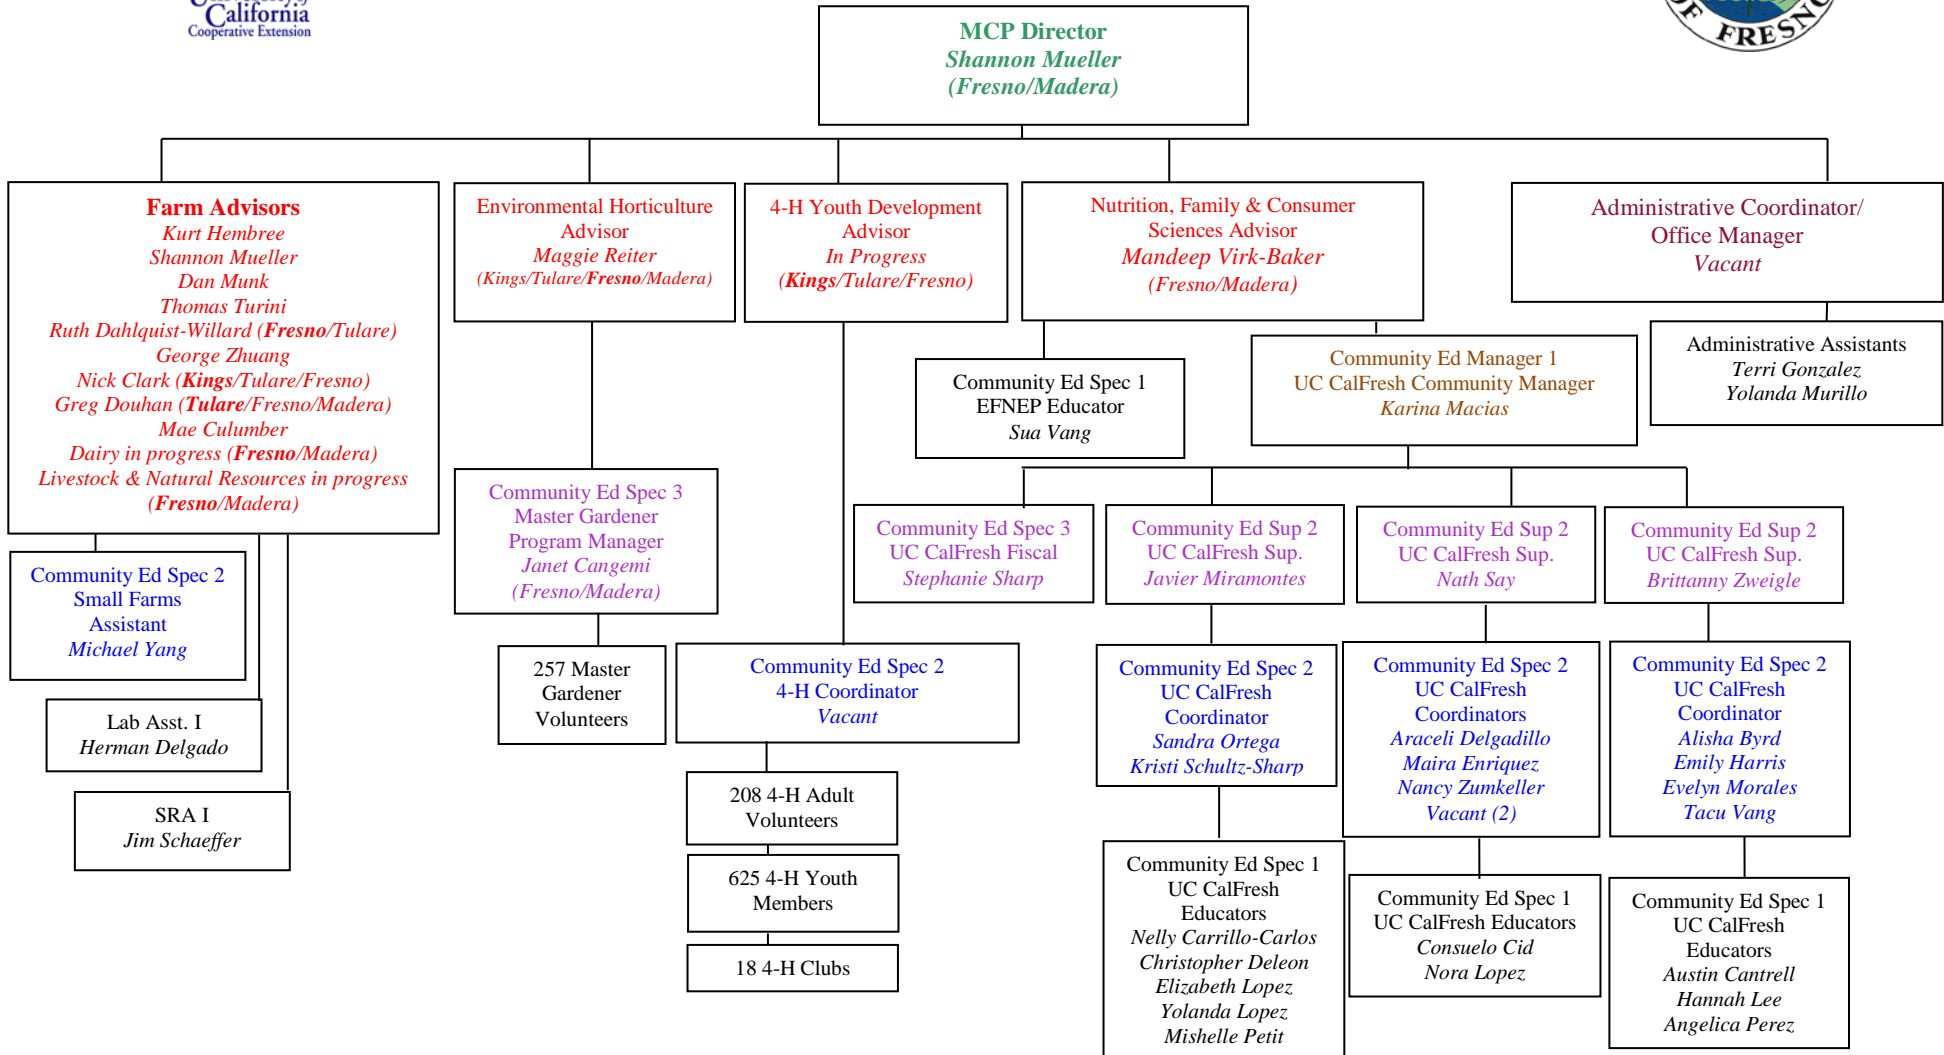

UNIVERSITY OF CALIFORNIA COOPERATIVE EXTENSION
University of California/County of Fresno Cooperating

ORGANIZATIONAL CHART

*EFNEP – Expanded Food Nutrition Education Program

**UC CalFresh - formerly FSNEP (Food Stamp Nutrition Education Program)